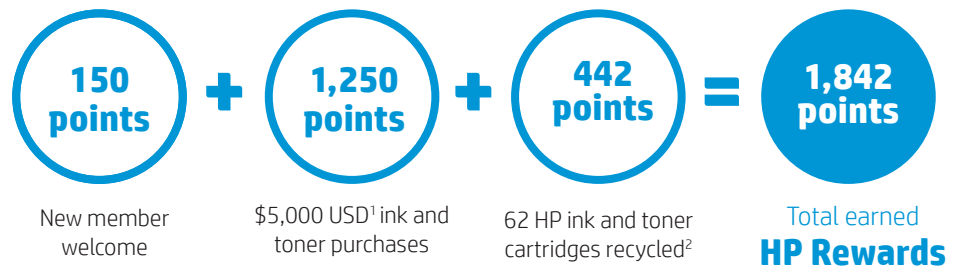

How fast can I earn points?

Resources

PurchasEdge Support Center
purchasedge.com
support@purchasedge.com
8 a.m. to 6 p.m. (ET)
Phone: 1-888-264-6599

How do I get started?

Enroll now at purchasedge.com/join/supplymaster and receive a welcome gift of 150 points the first time you log in.

¹ Canadian-dollar equivalent changes; see posted quarterly exchange rate at purchasedge.com

² Point values awarded for recycling depend on number/type of HP cartridges and shipment method; see point values at purchasedge.com/recycle.

If you are a public sector employee, it is critical that you verify the ethics code, laws and/or regulations that govern your ability to accept things of value from companies with which you conduct business. Please obtain the necessary approval from your organization before accepting any item of value from HP.

The most current list of available products and their point values is at purchasedge.com/redeem.

Content subject to change, visit purchasedge.com for the latest program information.

© Copyright 2018 HP Development Company, L.P. The information contained herein is subject to change without notice.